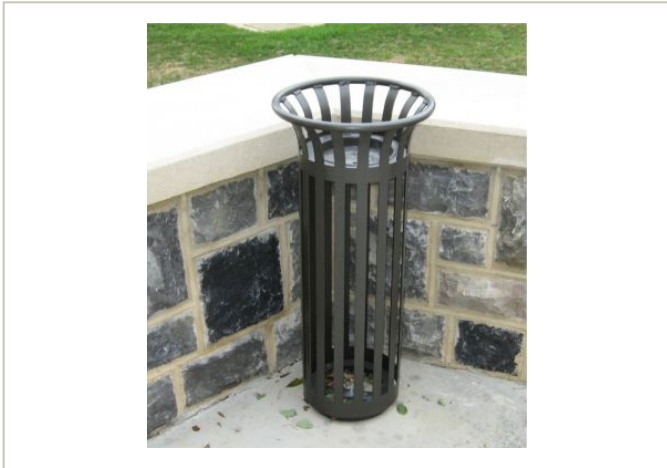

# New River Ash Receptacle

**BUILT TO ORDER**  
 Every model is a starting point. Modify size, finish, mounting, and branding to suit the site.

**STANDARD CONFIGURATION**

Dimensions configured to order.

**MATERIALS & CONSTRUCTION**

- Laser-cut and formed steel, fully welded.
- Fabricated under one roof in Roanoke, Virginia.
- Multi-stage marine-grade powder-coat finish.

**CUSTOMIZE**

- Size** Lengths, depths, and back height built to the dimension you specify.
- Finish** Any powder-coat color - 34 standard options, plus custom match.
- Mounting** Surface mount, Freestanding / portable.
- Branding** Laser-cut logos, plaques, and donor recognition integrated into the piece.