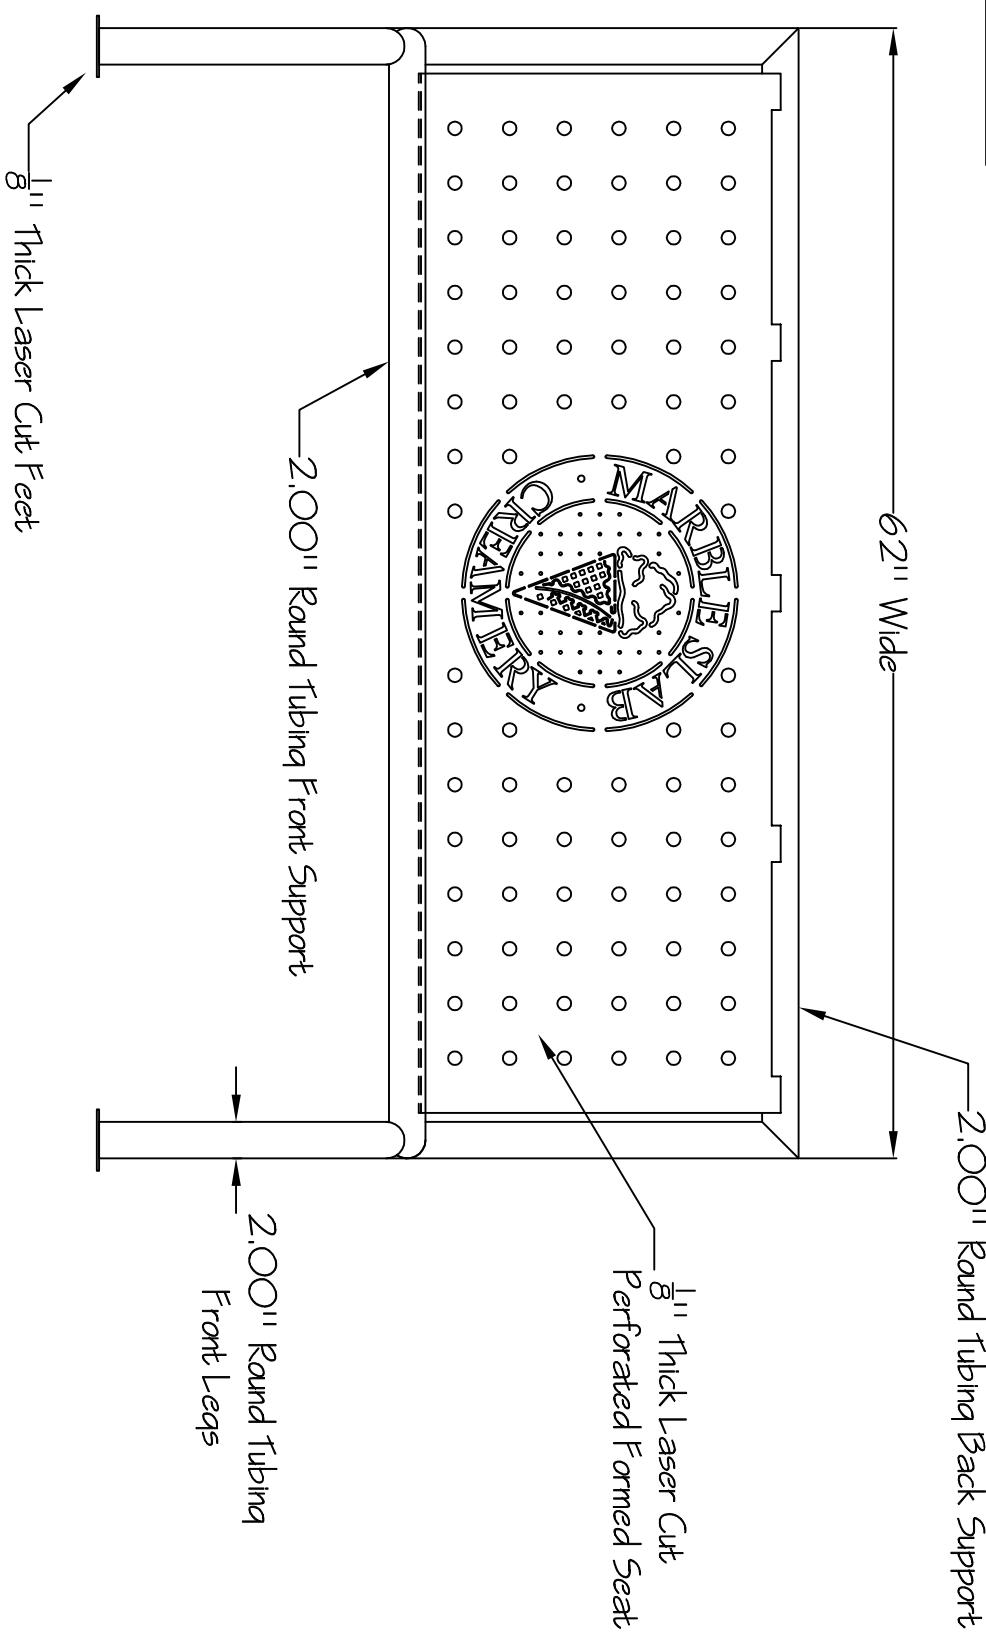

Top View

Front View

sales order	0000	Marble Slab Creamery Bench	Date	8/17/18
Item	0000	N <sup>o</sup> . B-1448-F5-Marble Slab Creamery Bench	Scale	N:1.5
Finish	T3P		Drawn	JLR
PHONE 540.342.1548 FAX 540.342.1417		<input type="checkbox"/> approved <input type="checkbox"/> approved as noted <input type="checkbox"/> not approved revise as noted		
WEB RCLFING.COM				

Side View