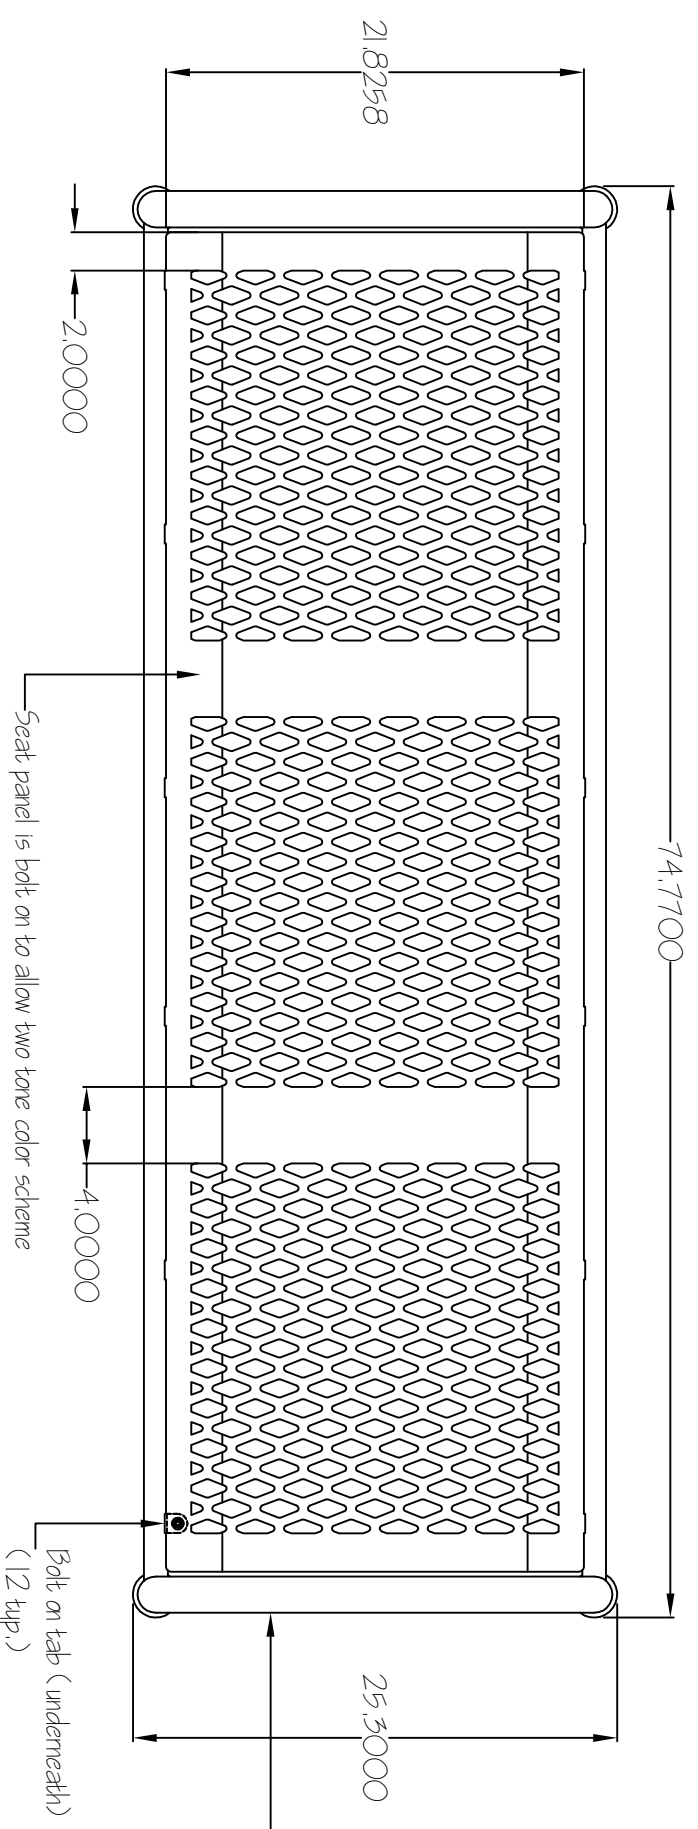

sales order 6674-F		Custom Bench	Date 8/15/14
Item 0000	N^o. B-1486-6-5M		Scale 3/32"=1"
Finish TRP		☐ approved ☐ approved as noted ☐ not approved revise as noted	
PHONE 540.342.1548 FAX 540.342.1417 WEB RCLFURN.COM			

Top View

Front Elevation

Side Elevation