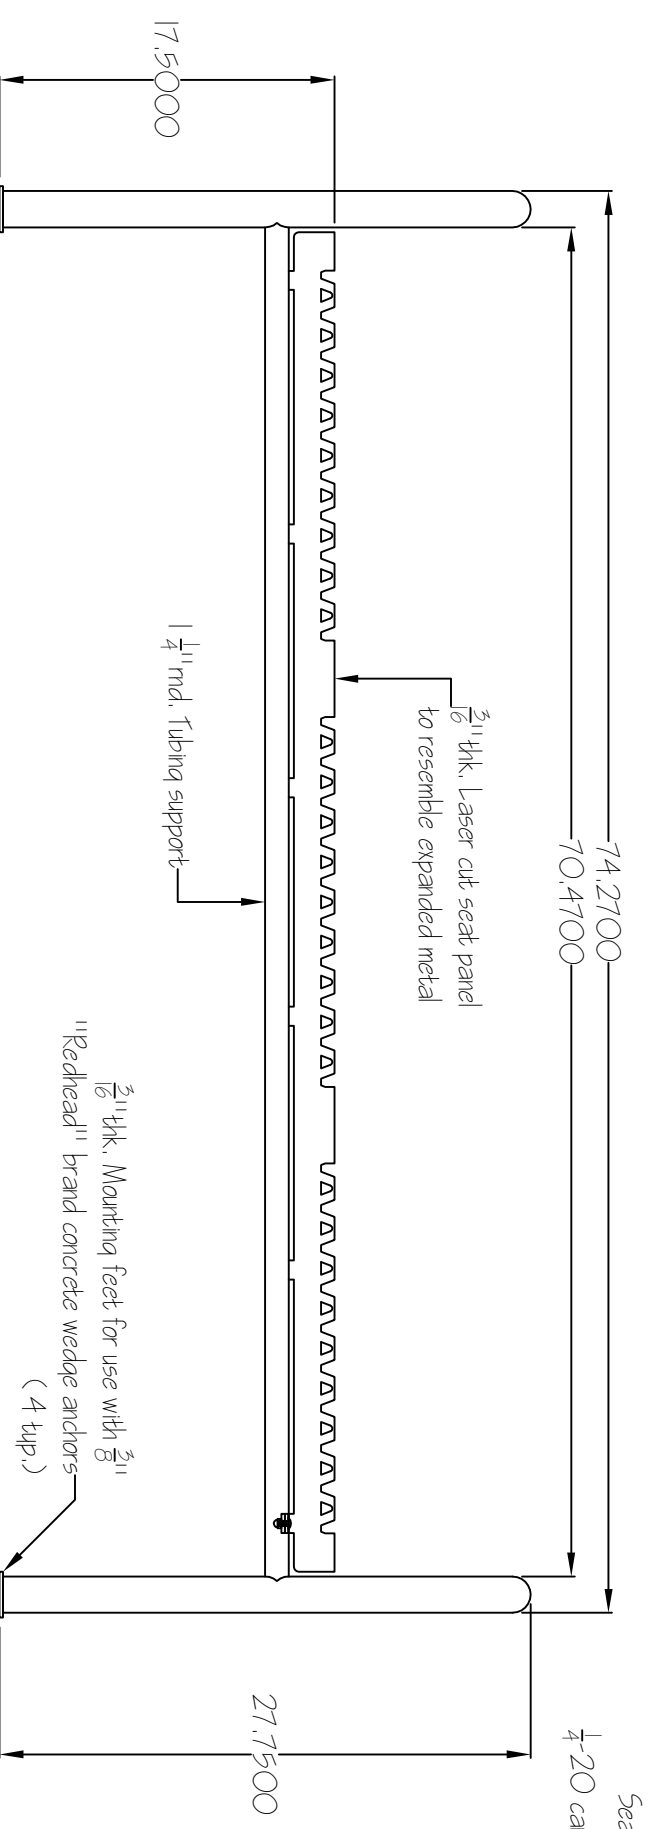

Front Elevation