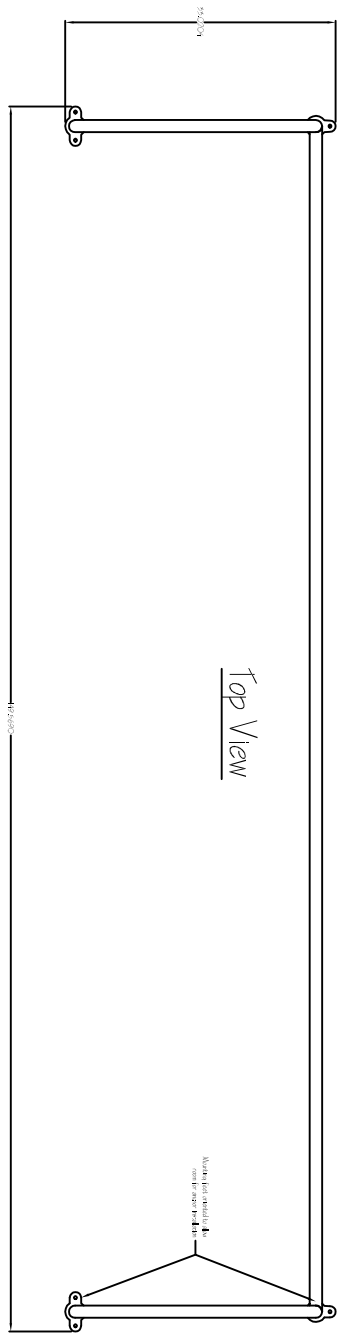

sales order 0000		Custom ???	Date 2/7/14
Item 0000	N/A	DK-AVARD-CSIM	Scale N/A
Finish TRP	☐ approved ☐ approved as noted ☐ not approved (revise as noted)		
PHONE 540.342.1548 FAX 540.342.1417 WEB RGLFURN.CDM			

Top View