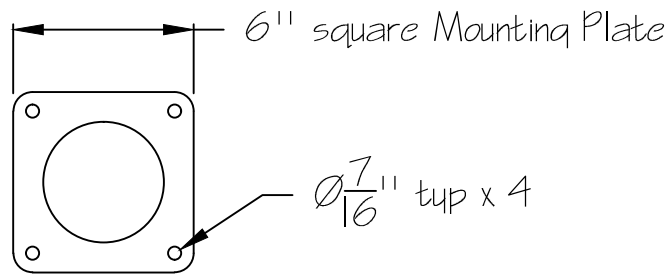

Sales Order: 12839-F	Bollard, 4 ft, Surface Mount	Date 08-24-18	
Item: n/a	No. BO-1001-4-SM	Scale 3/16"=1"	
Finish: Powder Coat, Color to be Approved	☐ approved ☐ approved as noted ☐ not approved revise as noted	Drafter JLR	
PHONE 540.342.1548 FAX 540.342.1417 WEB RCLFING.COM			

* revised surface mounting design_MC - 02.22.23

Top View