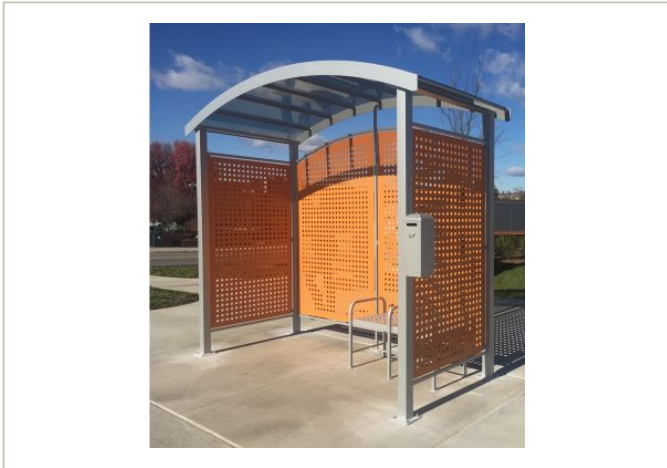

BS-1201 · SHELTERS & STRUCTURES

Valley Bus Shelter

BUILT TO ORDER
 Every model is a starting point. Modify size, finish, mounting, and branding to suit the site.

STANDARD CONFIGURATION

Dimensions configured to order.

MATERIALS & CONSTRUCTION

- Laser-cut and formed steel, fully welded.
- Fabricated under one roof in Roanoke, Virginia.
- Multi-stage marine-grade powder-coat finish.
- Buy America (BABA) self-certification available.

CUSTOMIZE

- Size** Lengths, depths, and back height built to the dimension you specify.
- Finish** Any powder-coat color - 34 standard options, plus custom match.
- Mounting** Surface mount, In-ground (direct embed).
- Branding** Laser-cut logos, plaques, and donor recognition integrated into the piece.

- TR-1934-20-SM-DLI
- Includes custom Valley Metro, City of Roanoke artwork
- 20 gallon Rubbermaid plastic liner
- Surface Mounted.
- Shown with RCLF Dome Lid I

Side View