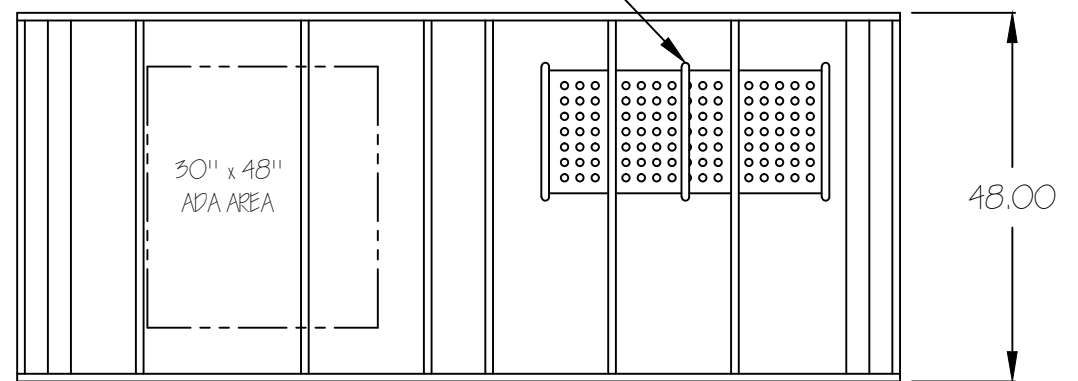

1. Bench
2. B-1495-3-SM-1A
   - 17" Seat Height
   - 36"W x 18"D x 24"H
   - (1) intermediate arm rest.
   - Surface mounted.

Top View