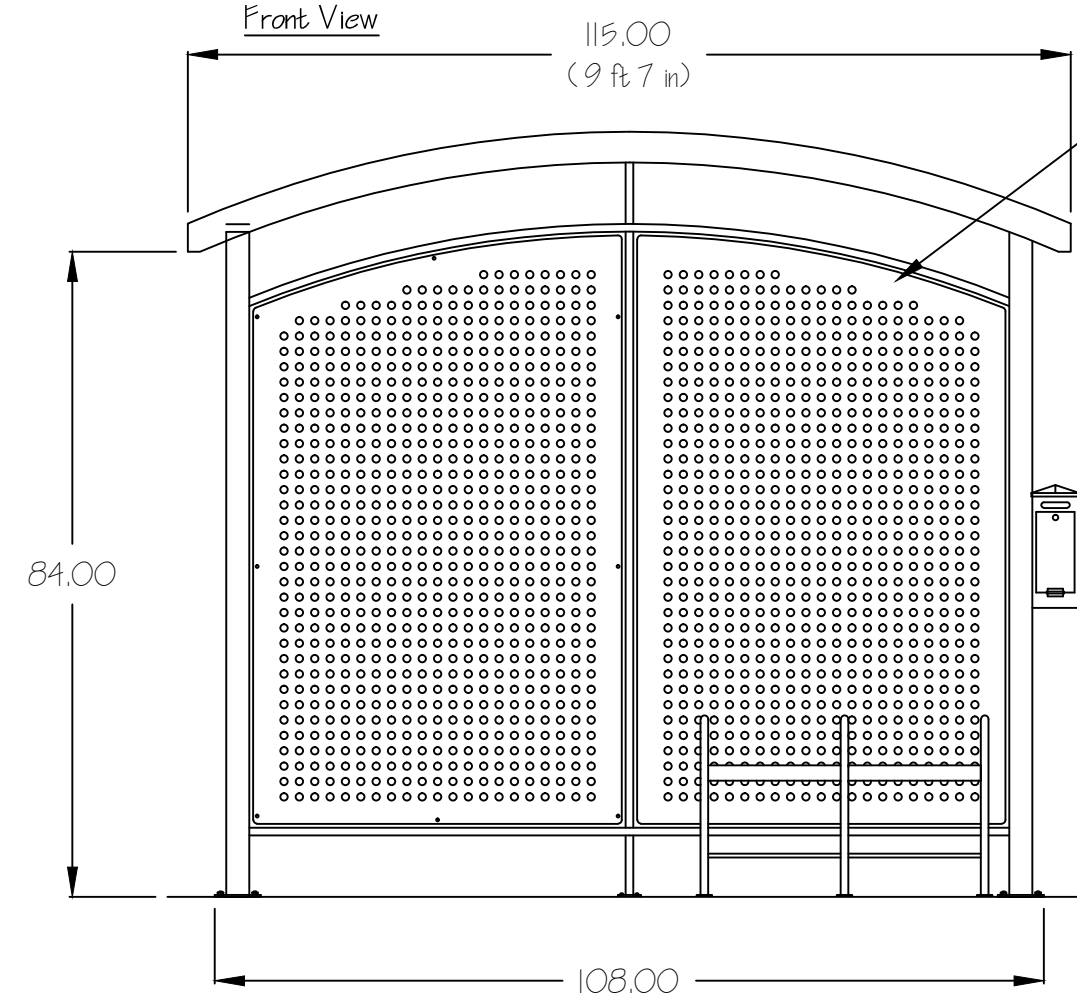

- Bench
- B-1495-3-SM-1A
 - 17" Seat Height
 - 36"W x 18"D x 24"H
 - (1) intermediate arm rest.
 - Surface mounted.

Top View

Front View

9'7" Bus Shelter

- BS-1201
- 9'W x 4'D x 8'H
- Surface mounted.
- Optional City of Roanoke Plaque
(if plaque is wanted, please circle the above to indicate)

Ash Receptacle

- AU-2423
- Custom pole mounted with keyed lock and liner.
- 6"W x 6"D x 16" H
- Optional "Smoking" symbol on side.
(if symbol is wanted, please circle the above to indicate)

Trash Receptacle