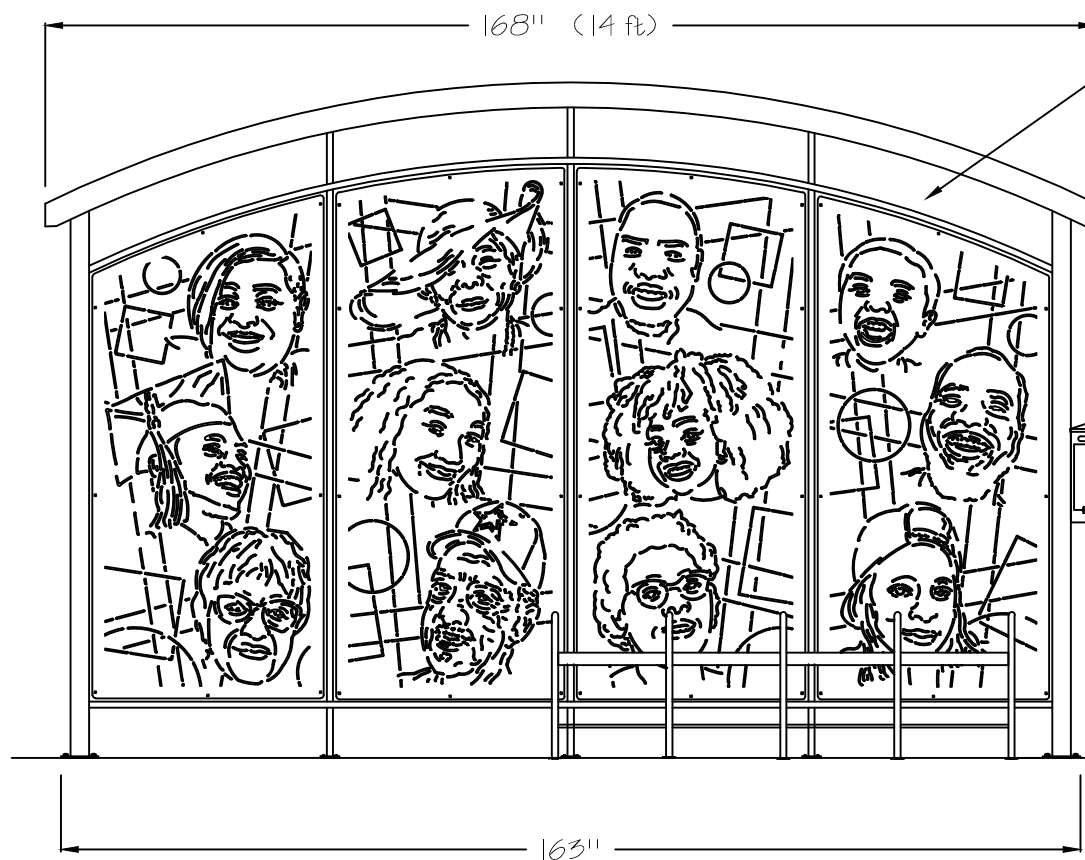

Installation and Installation Hardware provided by others.  
 - All assembly hardware for Side, Back and Top Roof Sections provided by RCLF

Sales Order: 12324-F	14' Bus Stop Shelter with Portrait Panels, - A	Date 5/13/22
Item: BS-1201-14ft_Valley Metro Melrose, Portraits - A		Scale N.T.S
Finish: To be Approved	<input type="checkbox"/> approved <input type="checkbox"/> approved as noted <input type="checkbox"/> not approved revise as noted	By: MBC
PHONE 540.342.1548 FAX 540.342.1417 WEB RCLFINC.COM		

Renaissance reserves the right to make adjustments during fabrication to ensure product integrity, performance, and meet applicable UL standards.

Top View

- Bench  
 - B-1495-6-SM-3A  
 - 17" Seat Height  
 - 72"W x 18"D x 24"H  
 - (3) intermediate arm rest.  
 - Surface mounted.

(2) Solar Powered, Dusk to Dawn Linear LED Strip Lights under canopy

Side View

Front View

- 14' Bus Shelter  
 - BS-1202-L  
 - (-L indicates light source)  
 - 14'W x 4'D x 8'H  
 - Surface mounted.

- Ash Receptacle  
 - AU-2423  
 - Custom pole mounted with keyed lock and liner.  
 - 6"W x 6"D x 16" T  
 - (Back View shown only to show door. Receptacle installed reversed from what is shown)

Side View