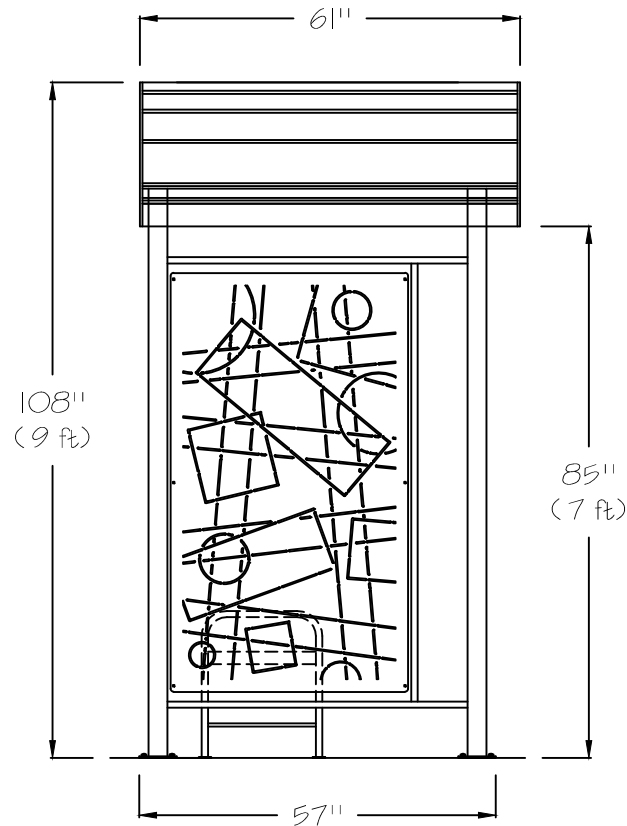

### STANDARD CONFIGURATION

Depth 60.75"  
Height 108"

Renaissance reserves the right to make adjustments during fabrication to ensure product integrity, performance, and meet applicable UL standards.

Top View

- Bench  
 - B-1495-6-SM-3A  
 - 17" Seat Height  
 - 72"W x 18"D x 24"H  
 - (3) intermediate arm rest.  
 - Surface mounted.

(2) Solar Powered, Dusk to Dawn Linear LED Strip Lights under canopy

Side View

Front View

- 14' Bus Shelter  
 - BS-1202-L  
 - (-L indicates light source)  
 - 14'W x 4'D x 8'H  
 - Surface mounted.

- Ash Receptacle  
 - AU-2423  
 - Custom pole mounted with keyed lock and liner.  
 - 6"W x 6"D x 16" T  
 - (Back View shown only to show door. Receptacle installed reversed from what is shown)

- Trash Receptacle  
 - TR-1934-20-SM-GEO-DL1  
 - 20 gallon liner  
 - Surface Mounted.  
 - Shown with RCLF Dome Lid I

Grey Tinted Acrylic Roof Panels

custom laser cut metal panels bolt to frame

3" square tubing main frame