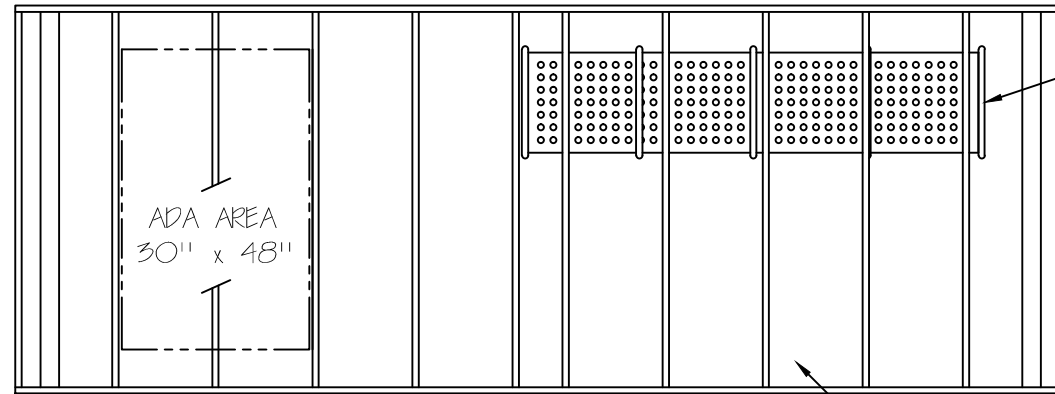

Renaissance reserves the right to make adjustments during fabrication to ensure product integrity, performance, and meet applicable UL standards.

Top View

- Bench  
 - B-1495-6-SM-3A  
 - 17" Seat Height  
 - 72"W x 18"D x 24"H  
 - (3) intermediate arm rest.  
 - Surface mounted.