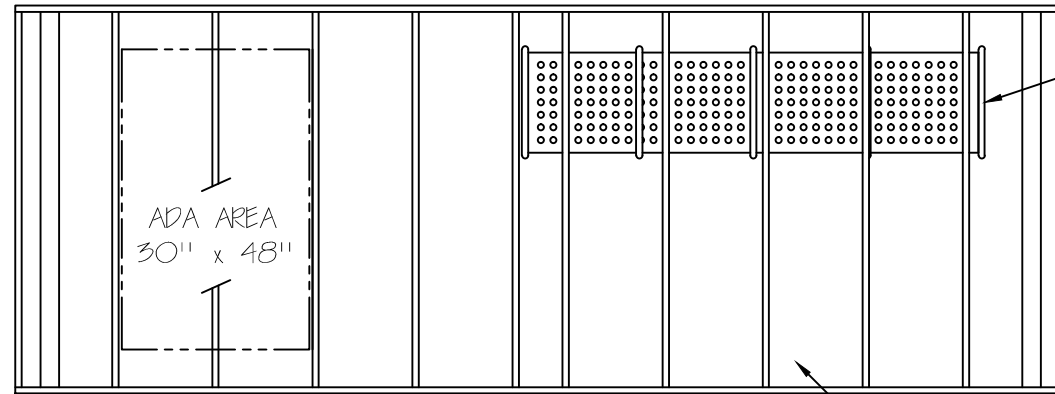

Renaissance reserves the right to make adjustments during fabrication to ensure product integrity, performance, and meet applicable UL standards.

Top View

- Bench
- B-1495-6-SM-3A
  - 17" Seat Height
  - 72"W x 18"D x 24"H
  - (3) intermediate arm rest.
  - Surface mounted.