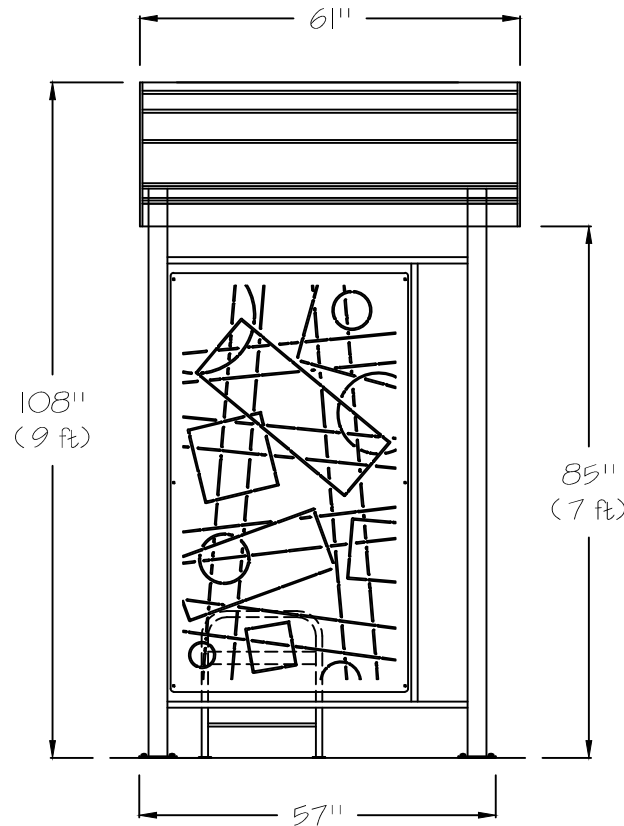

Installation and Installation Hardware provided by others.  
 - All assembly hardware for Side, Back and Top Roof Sections provided by RCLF

Sales Order: 12324-F	14' Bus Stop Shelter with Portrait Panels, - A	Date 5/13/22
Item: BS-1201-14ft_Valley Metro Melrose, Portraits - A		Scale N.T.S
Finish: To be Approved	<input type="checkbox"/> approved <input type="checkbox"/> approved as noted <input type="checkbox"/> not approved revise as noted	By: MBC
PHONE 540.342.1548 FAX 540.342.1417 WEB RCLFINC.COM		

Renaissance reserves the right to make adjustments during fabrication to ensure product integrity, performance, and meet applicable UL standards.

Top View

- Bench
- B-1495-6-SM-3A
  - 17" Seat Height
  - 72"W x 18"D x 24"H
  - (3) intermediate arm rest.
  - Surface mounted.

(2) Solar Powered, Dusk to Dawn Linear LED Strip Lights under canopy

Side View

Front View

- 14' Bus Shelter
- BS-1202-L
  - (L indicates light source)
  - 14'W x 4'D x 8'H
  - Surface mounted.

- Ash Receptacle
- AU-2423
  - Custom pole mounted with keyed lock and liner.
  - 6"W x 6"D x 16" T
  - (Back View shown only to show door. Receptacle installed reversed from what is shown)

- Trash Receptacle
- TR-1934-20-SM-GEO-DL1
  - 20 gallon liner
  - Surface Mounted.
  - Shown with RCLF Dome Lid

Side View