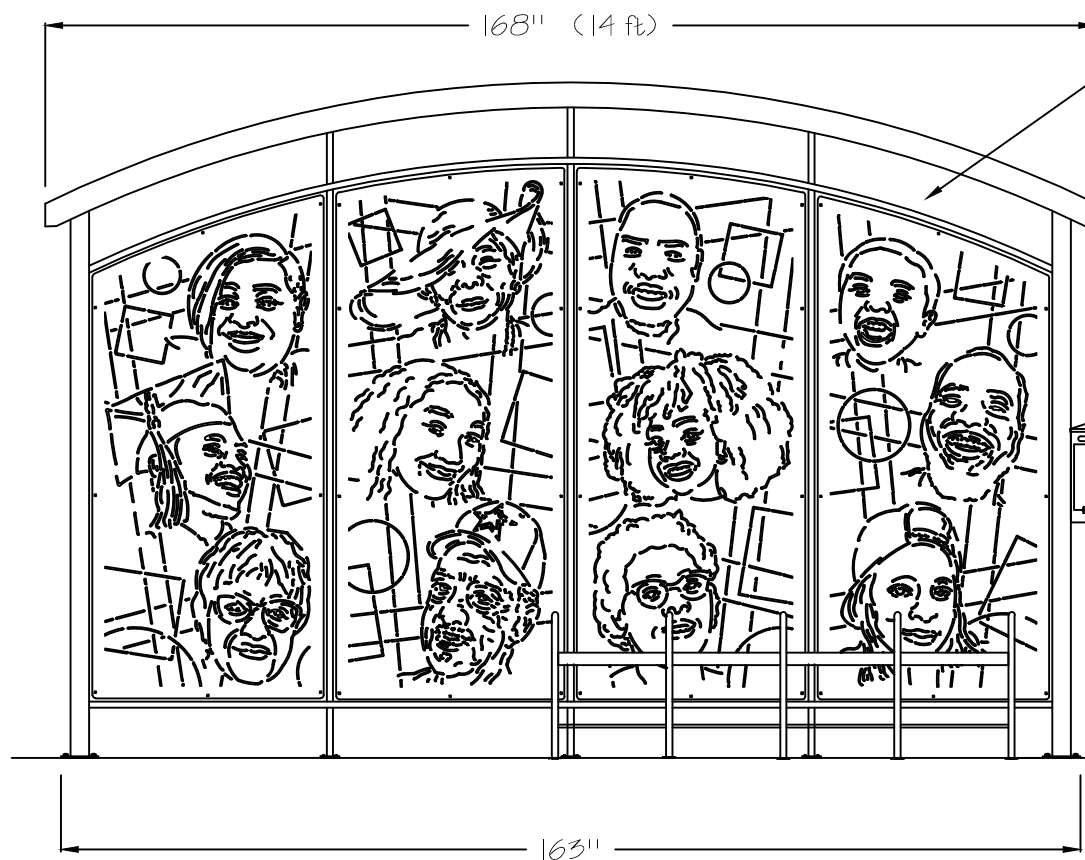

Installation and Installation Hardware provided by others.  
 - All assembly hardware for Side, Back and Top Roof Sections provided by RCLF

Sales Order: 12324-F	14' Bus Stop Shelter with Portrait Panels, - A	Date 5/13/22
Item: BS-1201-14ft_Valley Metro Melrose, Portraits - A		Scale N.T.S
Finish: To be Approved	<input type="checkbox"/> approved <input type="checkbox"/> approved as noted <input type="checkbox"/> not approved revise as noted	By: MBC
PHONE 540.342.1548 FAX 540.342.1417 WEB RCLFINC.COM		

Renaissance reserves the right to make adjustments during fabrication to ensure product integrity, performance, and meet applicable UL standards.

Top View

- Bench
- B-1495-6-SM-3A
  - 17" Seat Height
  - 72"W x 18"D x 24"H
  - (3) intermediate arm rest.
  - Surface mounted.

(2) Solar Powered, Dusk to Dawn Linear LED Strip Lights under canopy

Side View

Front View

- 14' Bus Shelter
- BS-1202-L
  - (L indicates light source)
  - 14'W x 4'D x 8'H
  - Surface mounted.

- Ash Receptacle
- AU-2423
  - Custom pole mounted with keyed lock and liner.
  - 6"W x 6"D x 16" T
  - (Back View shown only to show door. Receptacle installed reversed from what is shown)