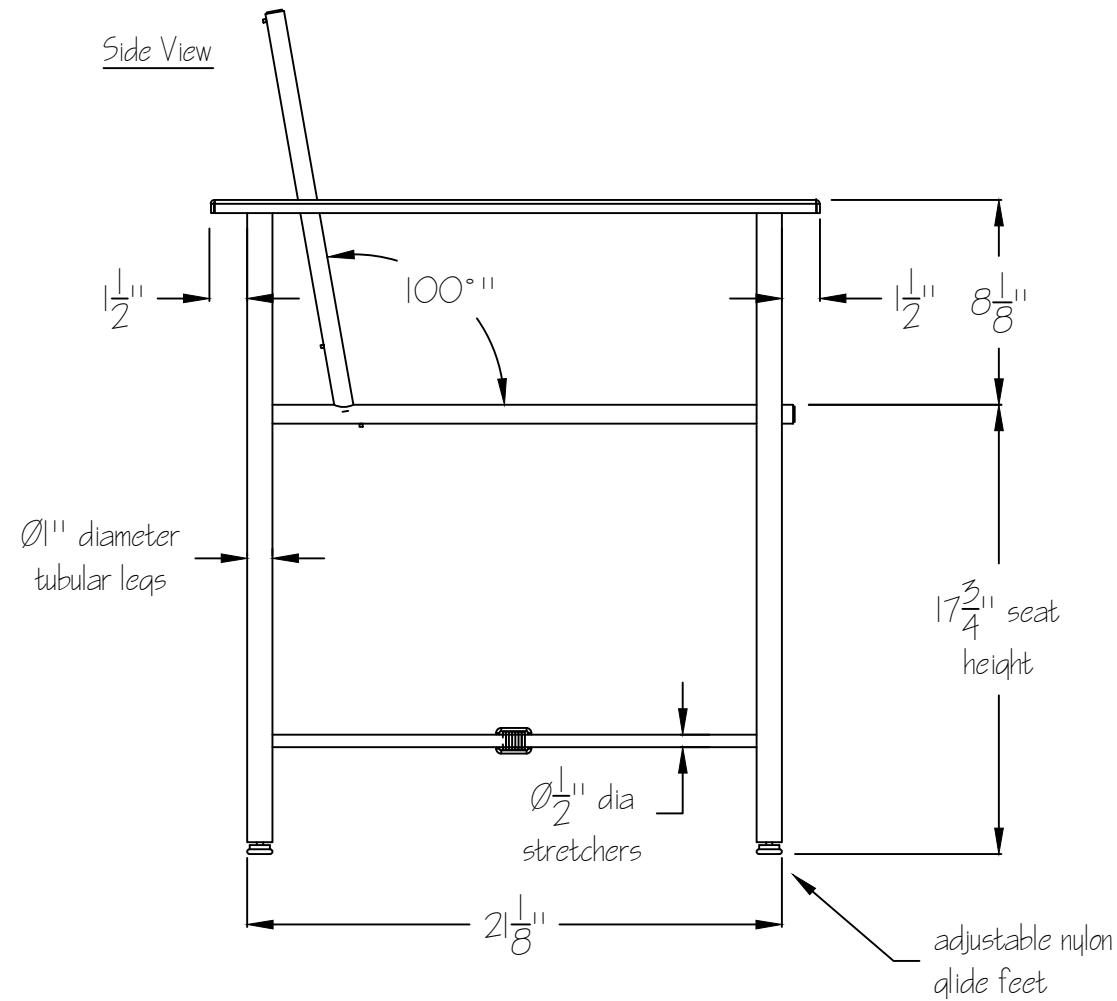

WARRANTY

Frame warranted against structural defect; powder-coat finish warranted against failure under normal public realm use. Full terms on request.

STANDARD CONFIGURATION

Dimensions Frame Dimension: | 33"H X 23.75"W X 21"D | Seat Height: 17" | Seat Width: 20.5" | Seat Depth: 16" | Arm Height: 26"

Date 12/13/16
 Scale NTS

Top View

Side View

Front View