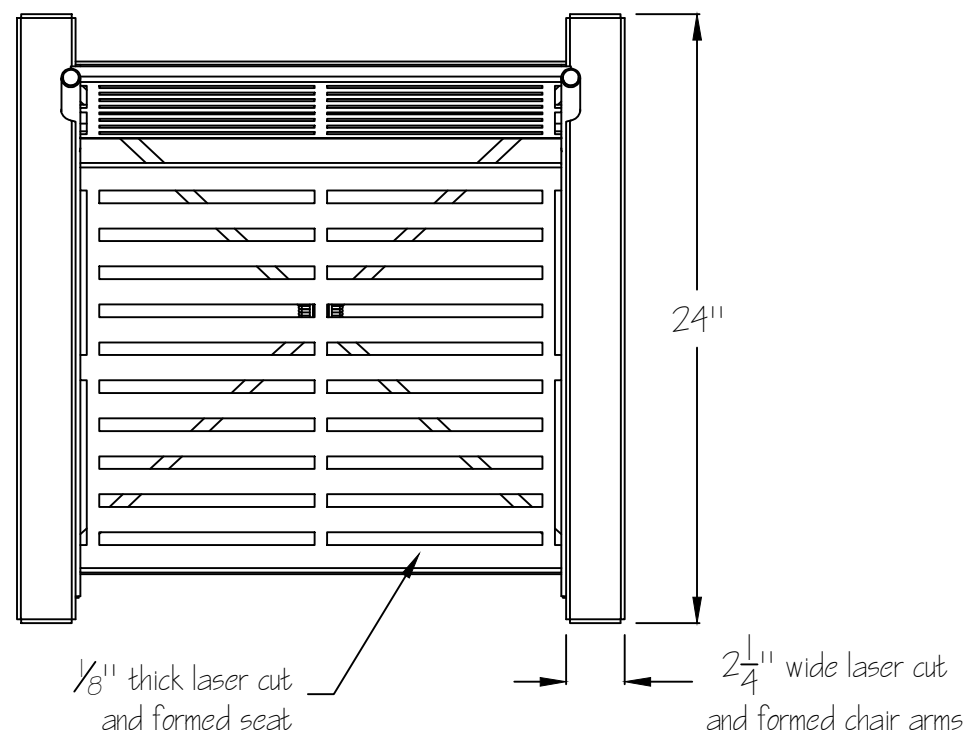

Sales Order: 8673-F
Item: n/a
Finish: Powder Coat, Color(s) To be Approved
PHONE 540.342.1548
FAX 540.342.1417
WEB RCLFING.COM

Custom Chair
No. C-0305
☐ approved
☐ approved as noted
☐ not approved revise as noted
Renaissance reserves the right to make adjustments during fabrication to insure product integrity, performance, and meet applicable UL standards.

Date 12/13/16
Scale NTS

Top View