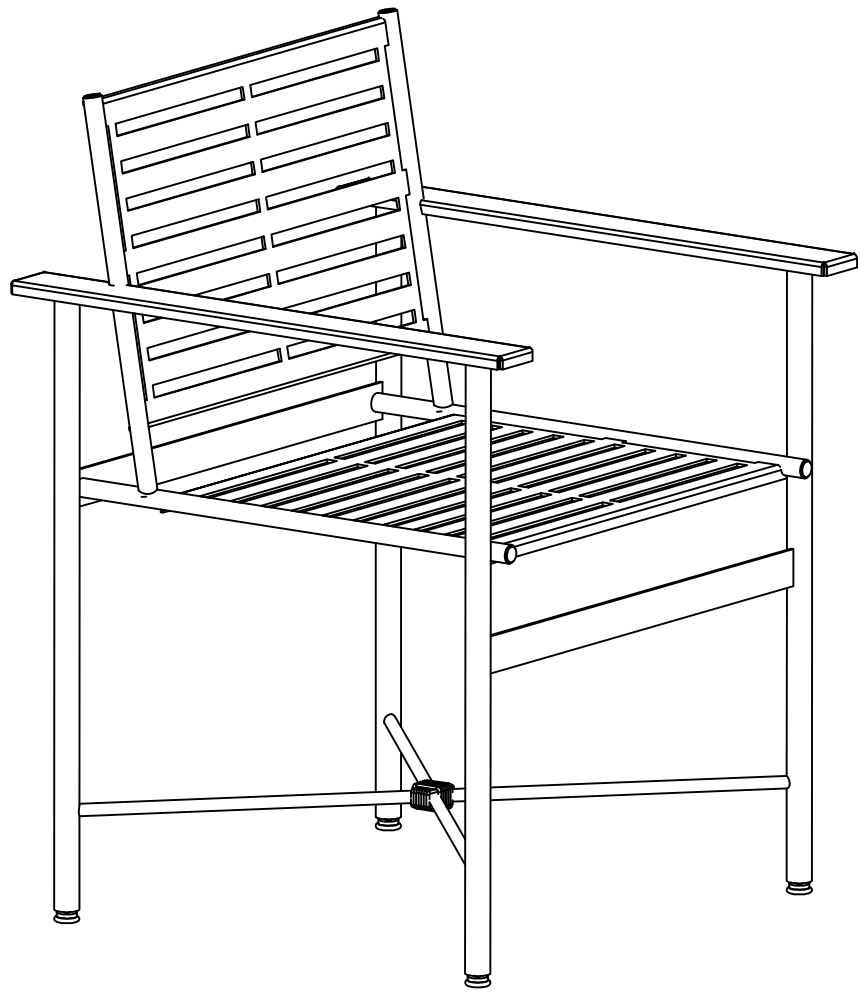

Sales Order: 8673-F
Item: n/a
Finish: Powder Coat, Color(s) To be Approved
PHONE 540.342.1548
FAX 540.342.1417
WEB RCLFING.COM

Custom Chair
No. C-0305
☐ approved
☐ approved as noted
☐ not approved revise as noted
Renaissance reserves the right to make adjustments during fabrication to insure product integrity, performance, and meet applicable UL standards.

Date 12/13/16
Scale NTS