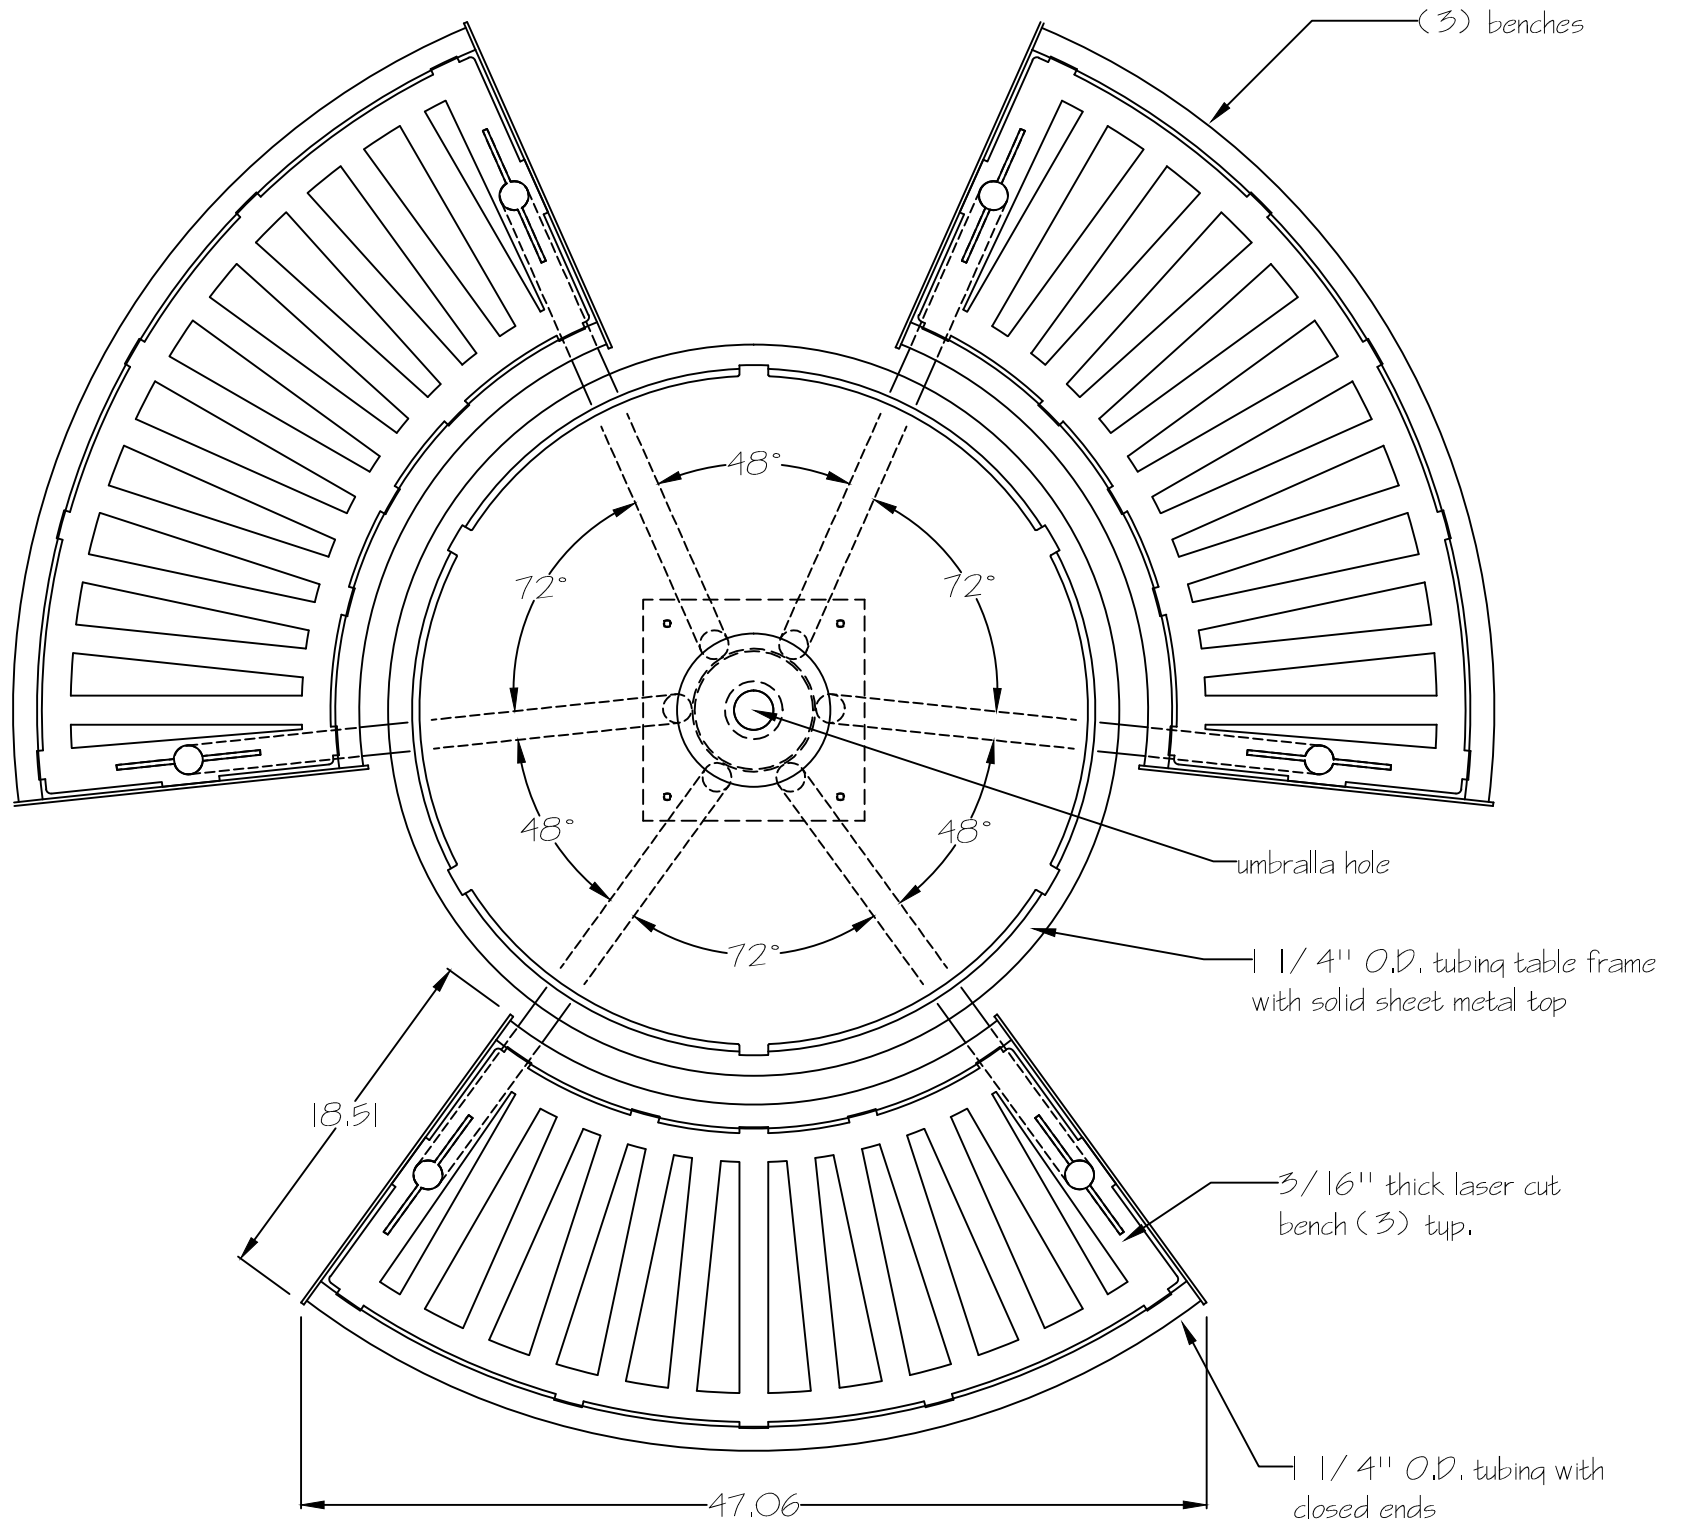

Sales Order: 8307-F

3 Seat Carousel Table

Date 10-13-11

Item: n/a

No. CST-1812-38

Scale 3/32"=1"

Finish: Powder Coat, Color TBD

- approved
- approved as noted
- not approved revise as noted

Elevation View