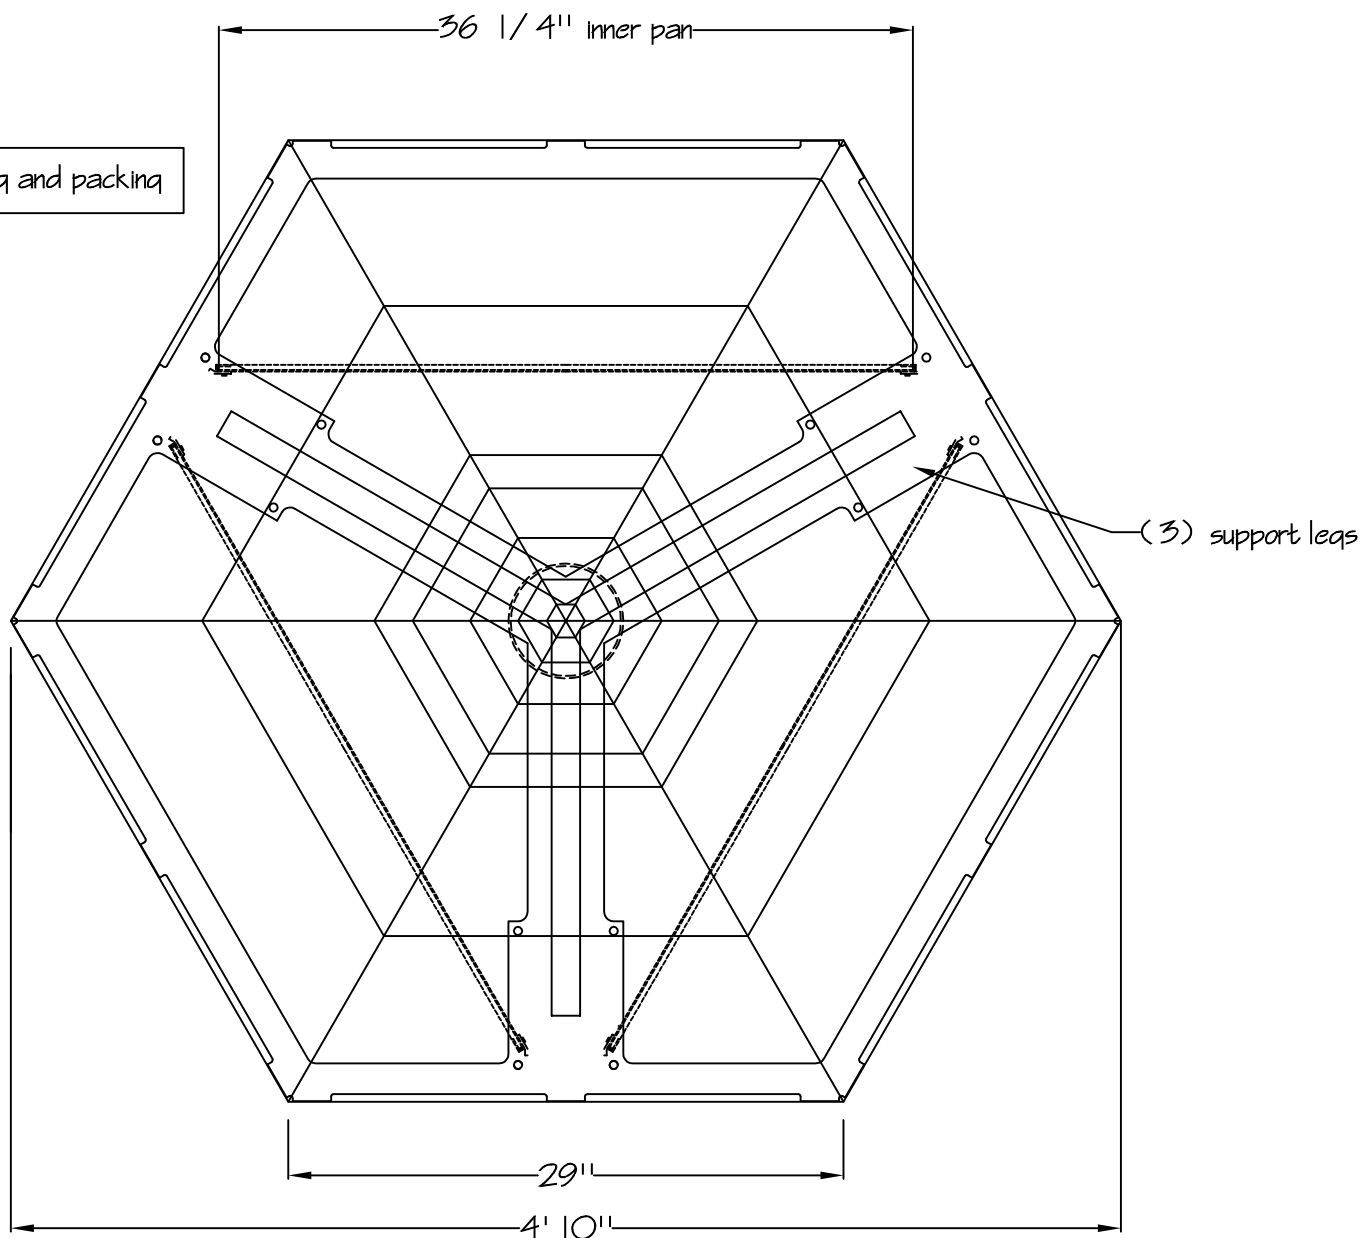

PHONE 540.342.1548 FAX 540.342.1417
WEB RCLFINC.COM

bird guard inside roof to prevent birds from nesting

- * fixture is KD for packing and shipping
- * revised details, 04-16-12
- * revised details post location
- * page (2) of (2) pages
- * bent angled shaped roof
- * revised details, legs 03-06-12
- * revised details, legs 05-04-12

Top View

roof is removable for shipping and packing

sketch of front view
see page (1) for scale drawing

pan detail
not to scale