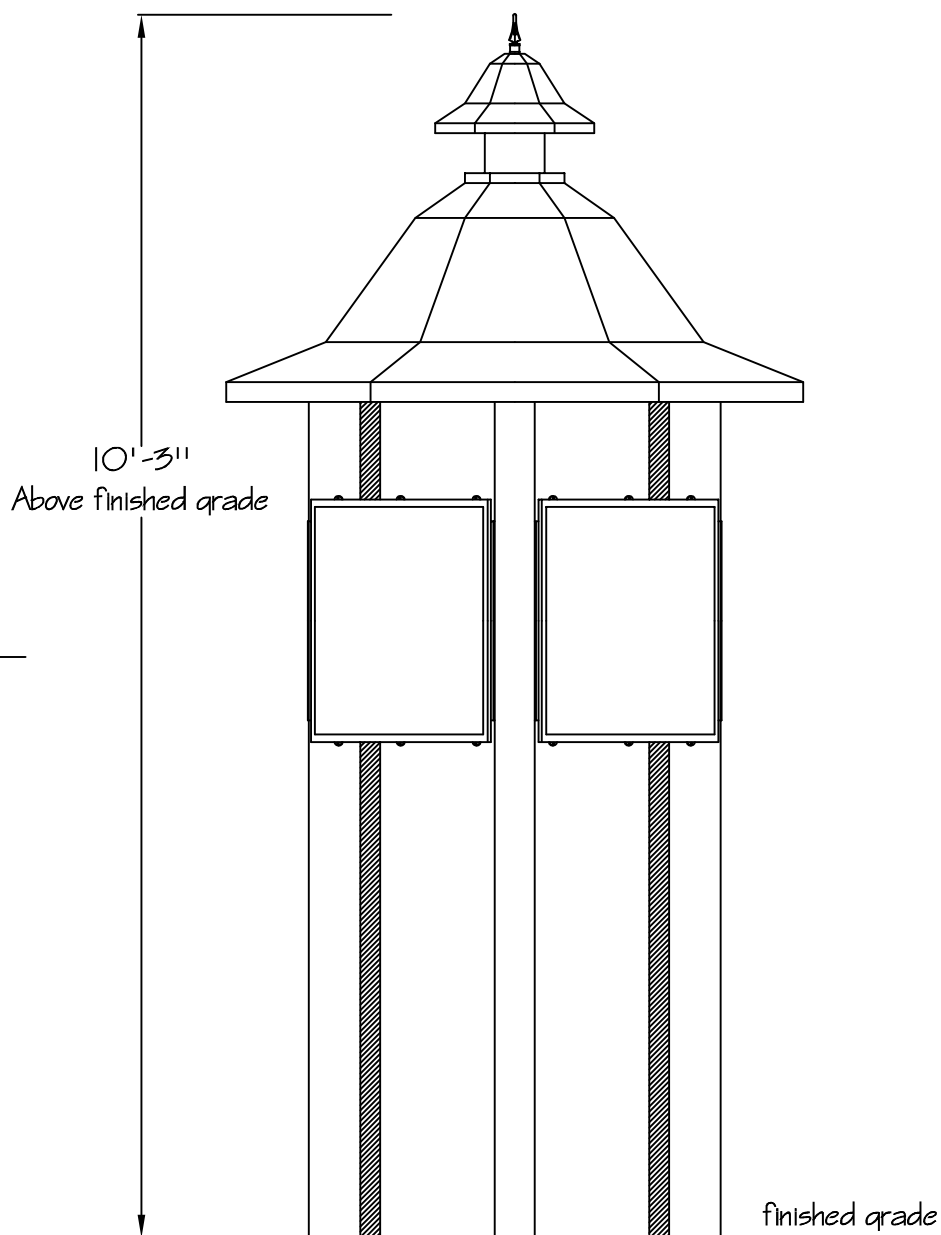

PHONE 540.342.1548 FAX 540.342.1417
WEB RCLFINC.COM

bird guard inside roof to prevent birds from nesting

- * fixture is KD for packing and shipping
- * revised details, 04-16-12
- * revised details post location
- * page (2) of (2) pages
- * bent angled shaped roof
- * revised details, legs 03-06-12
- * revised details, legs 05-04-12

Top View

roof is removable for shipping and packing

sketch of front view
see page (1) for scale drawing

pan detail
not to scale