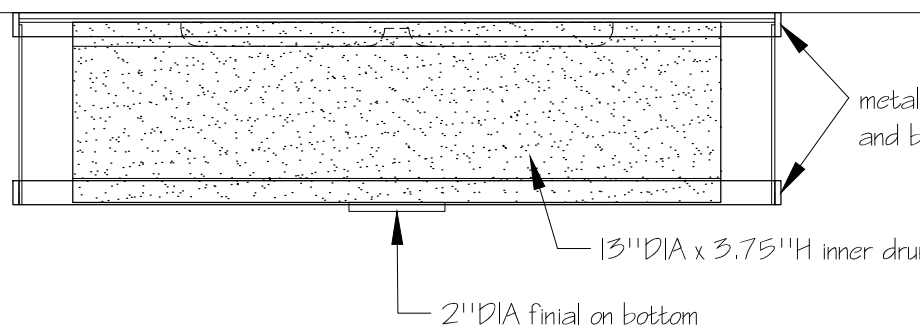

* custom 120 volt integrated LED light

Bottom View

fixture will have LED light distribution provided by Renaissance with specs for 120 volt LED light source secured to canopy (actual LED style TBD by Wiring Manager, see prototype details)

Ceiling Line

sketch with perf omitted for clarity

metal trim top and bottom

13" DIA x 3.75" H inner drum shade

2" DIA finial on bottom

Elevation View

metal trim top and bottom

16" DIA perforated metal outer shade