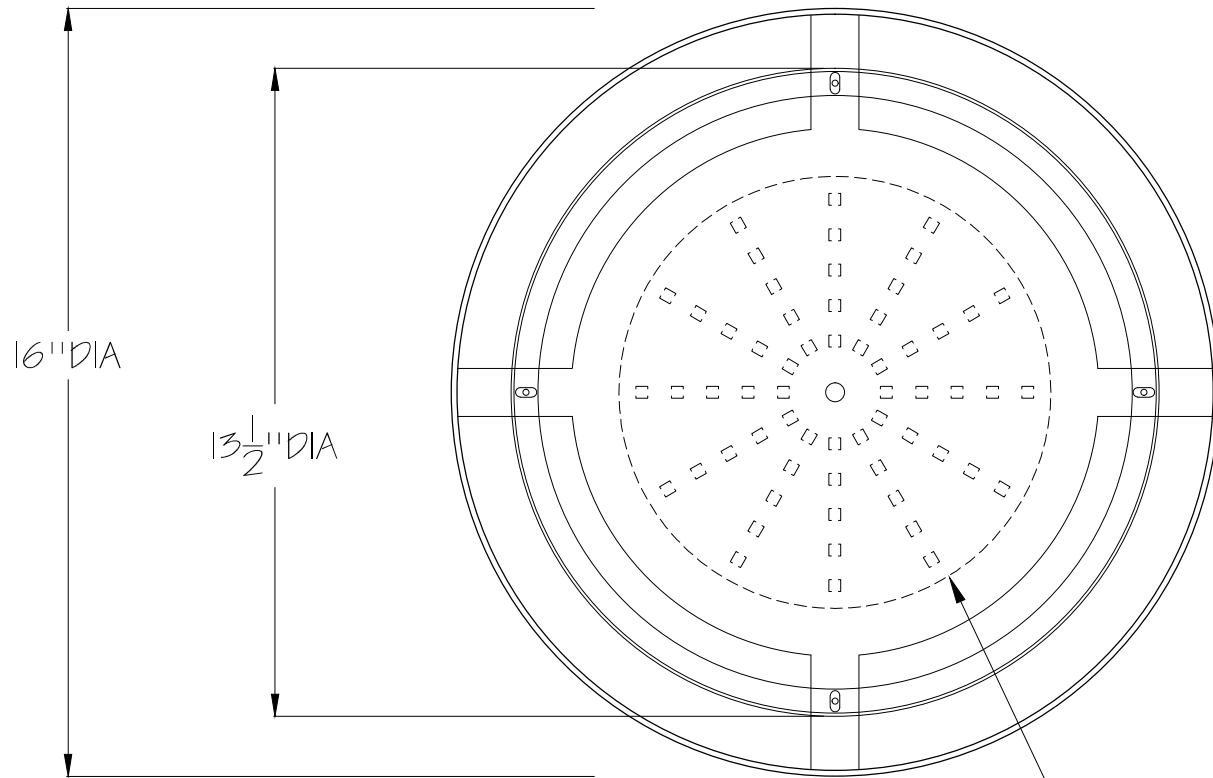

* custom 120 volt integrated LED light

Bottom View

fixture will have LED light distribution provided by Renaissance with specs for 120 volt LED light source secured to canopy (actual LED style TBD by Wiring Manager, see prototype details)

Ceiling Line

sketch with perf omitted for clarity

metal trim top and bottom

13" DIA x 3.75" H inner drum shade

2" DIA finial on bottom

Elevation View

metal trim top and bottom

16" DIA perforated metal outer shade