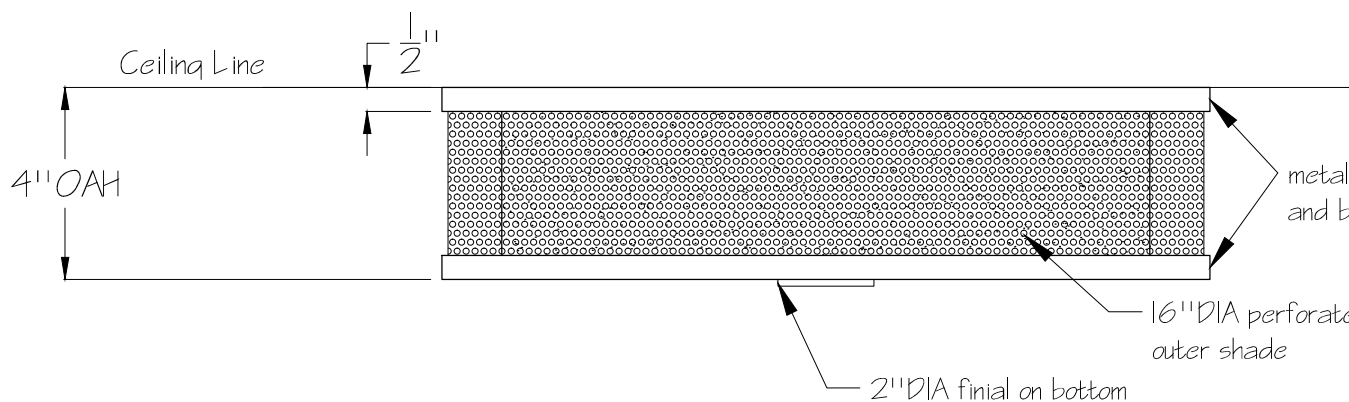

* custom 120 volt integrated LED light

Bottom View

fixture will have LED light distribution provided by Renaissance with specs for 120 volt LED light source secured to canopy (actual LED style TBD by Wiring Manager, see prototype details)

Ceiling Line

sketch with perf omitted for clarity

metal trim top and bottom

13" DIA x 3.75" H inner drum shade

2" DIA finial on bottom

Elevation View

metal trim top and bottom

16" DIA perforated metal outer shade