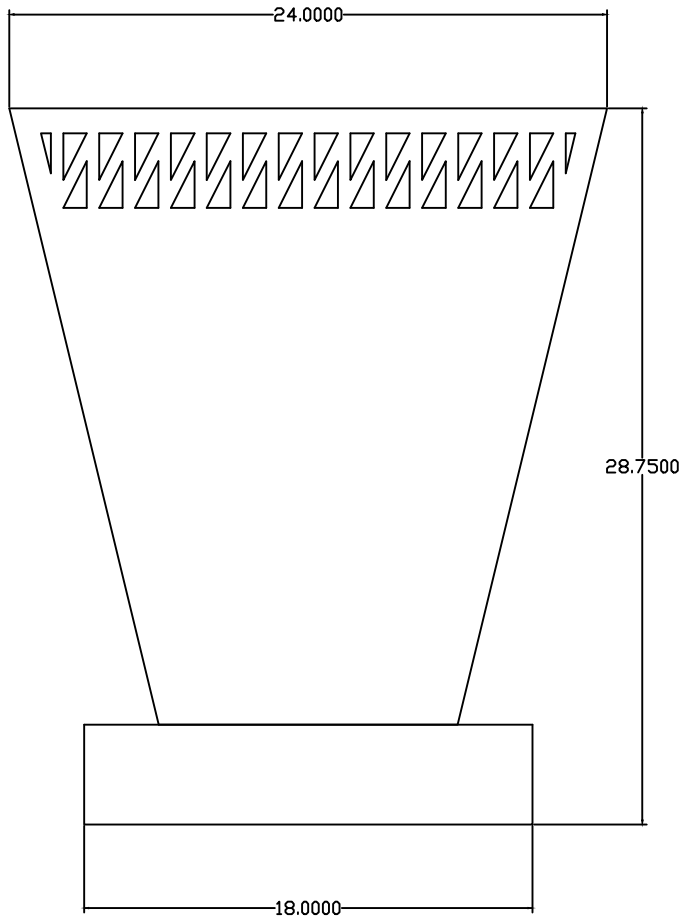

sales order 0000		Custom ???	Date 01-27-11
item 0000		No. P-2025-24	Scale 1/4"=1"
finish	TSP	☐ approved ☐ approved as noted ☐ not approved revise as noted	
PHONE 540.342.1548 FAX 540.342.1417 WEB RCLFNC.COM			

ALL 11GA MATERIAL