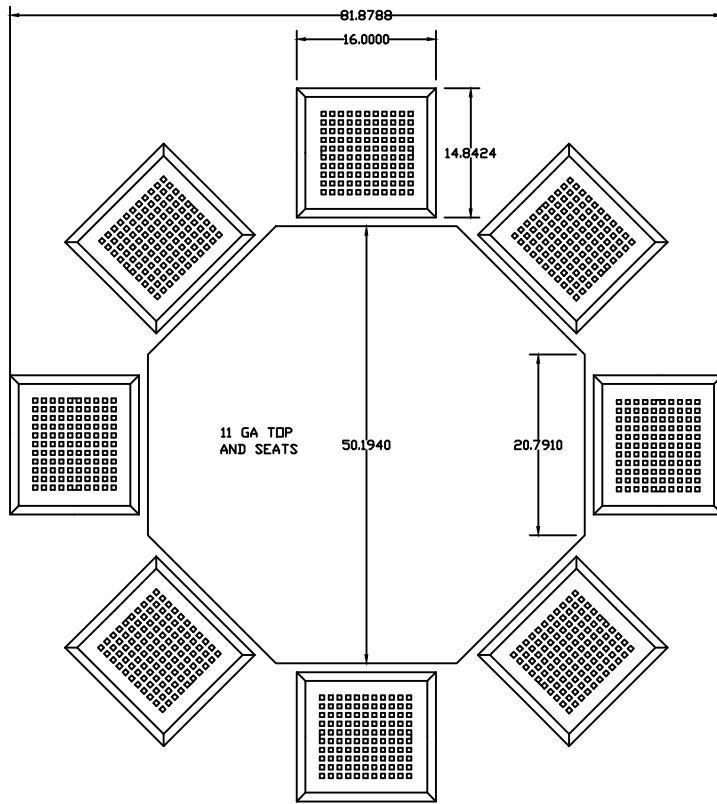

sales order 0000

Custom ???

Date 01-27-11

item 0000

NO. PT-7023

scale 1/4"=1'

finish TBD

- ☐ approved
- ☐ approved as noted
- ☐ not approved revise as noted

PHONE 540.342.1548 FAX 540.342.1417
WEB RCLFIND.COM

11 GA TDP
AND SEATS

REMOVABLE POWDER COATED
TDP AND BOTTOMS