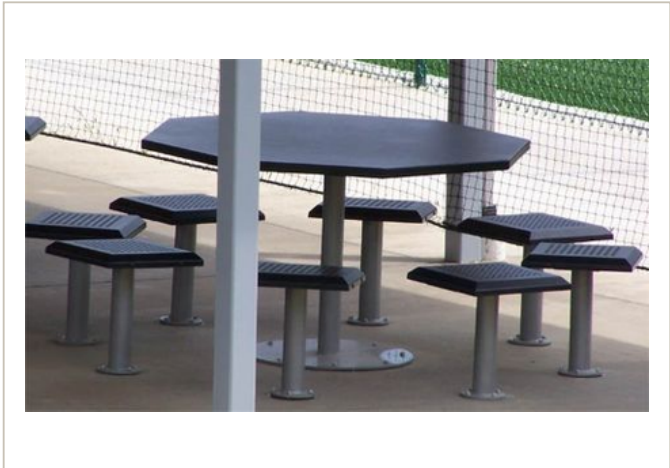

PT-7023 · TABLES

Pedestal Table

BUILT TO ORDER
Every model is a starting point. Modify size, finish, mounting, and branding to suit the site.

STANDARD CONFIGURATION

Dimensions configured to order.

MATERIALS & CONSTRUCTION

- Laser-cut and formed steel, fully welded.
- Fabricated under one roof in Roanoke, Virginia.
- Multi-stage marine-grade powder-coat finish.

CUSTOMIZE

1. **Size** Lengths, depths, and back height built to the dimension you specify.
2. **Finish** Any powder-coat color - 34 standard options, plus custom match.
3. **Mounting** Surface, in-ground, or freestanding.
4. **Branding** Laser-cut logos, plaques, and donor recognition integrated into the piece.

WARRANTY

Frame warranted against structural defect; powder-coat finish warranted against failure under normal public-realm use. Full terms on request.

POWDER-COAT FINISHES

34 standard colors · custom RAL match available

■ Black Peel	■ Black Texture	■ Cappuccino	■ Cargo Black	■ Chocolate Brown
■ Claret-Violet	■ Classic Grey	■ Cobalt Blue	■ Light Ivory	■ Fence Red
■ Fir Green	■ Green-Blue	■ Gun Metal	■ Glossy White	■ Java
■ Lemon Yellow	■ Light Blue	■ Luna	■ Mineral Bronze	■ Nut Brown
■ Olive Patina	■ Oxblood	■ Pastel Turquoise	■ Poly Silver Vein	■ Red Letter
■ Rust	■ Silver Hammerstone	■ Safety Yellow	■ Star Dust	■ Sulfur Yellow
■ Traffic Gray	■ Verdi	■ Water Blue	■ White Peel