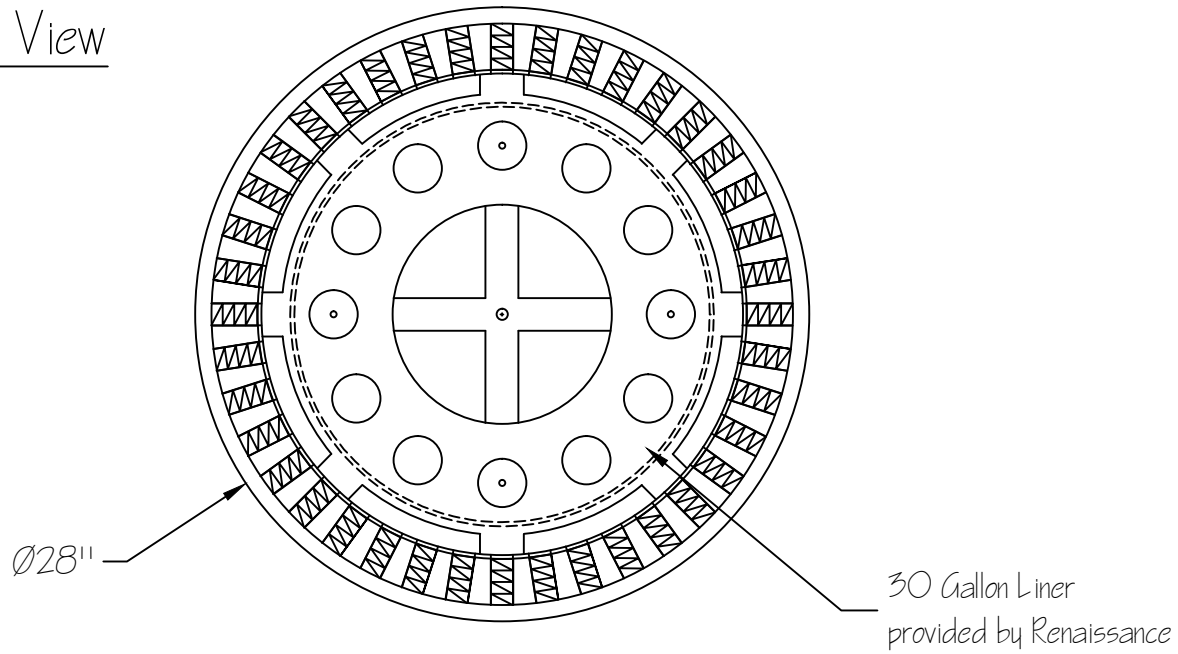

* added logo backer plate and noted pc colors_10.17.19 - MC

Top View