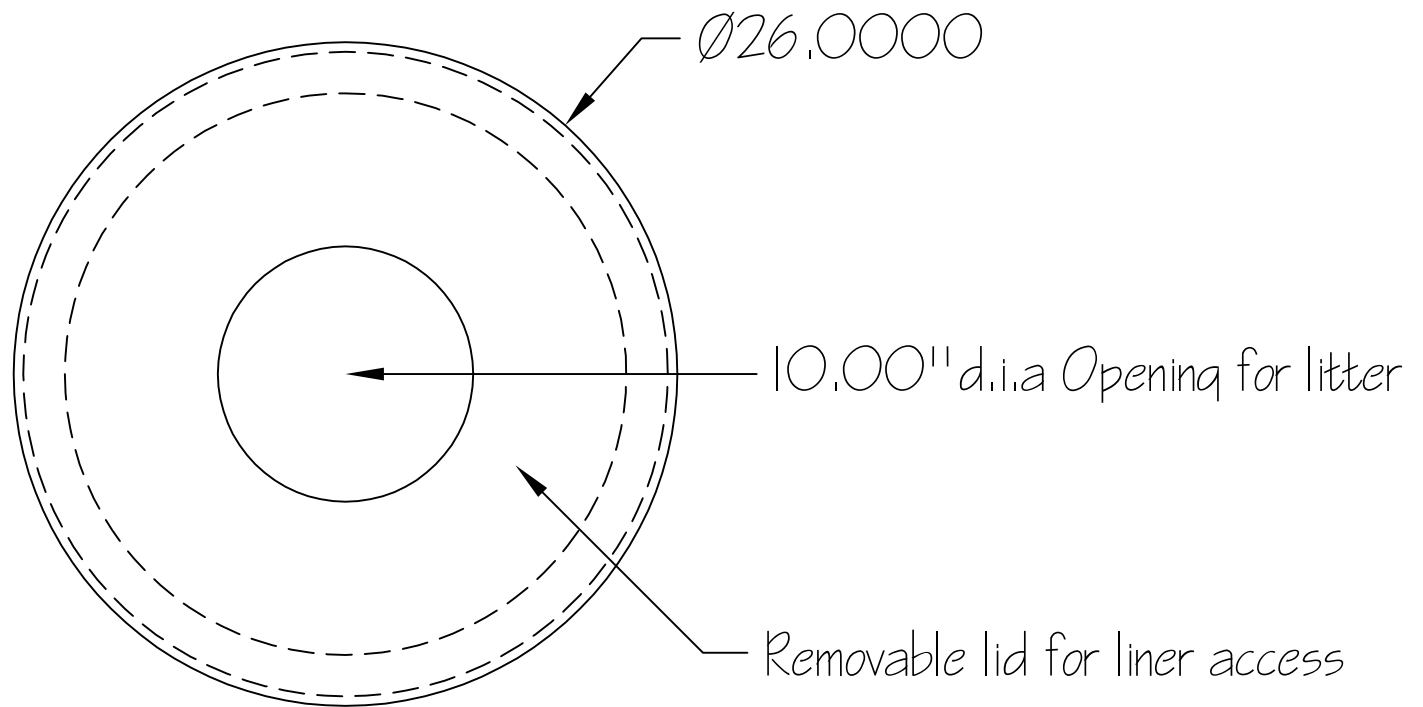

sales order 0000		Custom Trash Receptacle	date 10/10/14	
item 0000		No. 1R-1938	scale N.T.S	
finish	TBD	☐ approved ☐ approved as noted ☐ not approved revise as noted		
PHONE 540.342.1548 FAX 540.342.1417 WEB RCLFINC.COM				

Top View