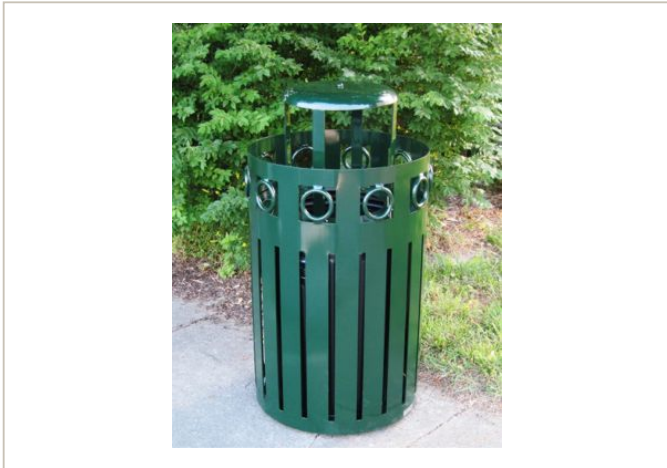

TR-1942 · LITTER, RECYCLING & ASH

Carolina Trash Receptacle

BUILT TO ORDER
 Every model is a starting point. Modify size, finish, mounting, and branding to suit the site.

STANDARD CONFIGURATION

Dimensions configured to order.

MATERIALS & CONSTRUCTION

- Laser-cut and formed steel, fully welded.
- Fabricated under one roof in Roanoke, Virginia.
- Multi-stage marine-grade powder-coat finish.

CUSTOMIZE

- Size** Lengths, depths, and back height built to the dimension you specify.
- Finish** Any powder-coat color - 34 standard options, plus custom match.
- Mounting** Surface mount, Freestanding / portable.
- Branding** Laser-cut logos, plaques, and donor recognition integrated into the piece.