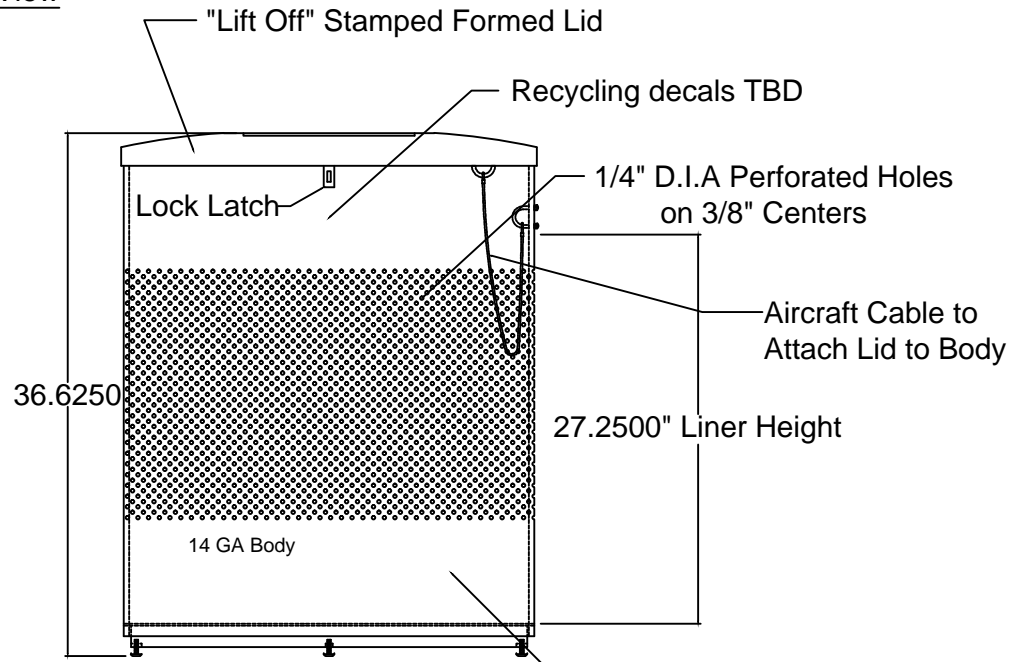

Trash Only Receptacle

sales order N/A	Custom ???	date 04-02-15
item TR-NYC-32 Custom for Trash Only	N.O. TR-NYC-32 Custom	scale N.T.S
finish TBD	<input type="checkbox"/> approved <input type="checkbox"/> approved as noted <input type="checkbox"/> not approved revise as noted	
PHONE 540.342.1548 FAX 540.342.1417 WEB RCLFINC.COM		

Top View

Side View

Bottom Detail