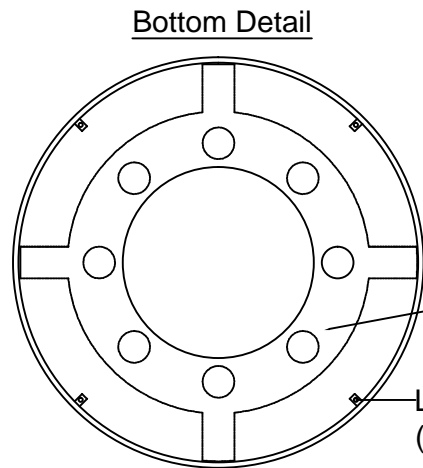

Trash Only Receptacle

sales order N/A	Custom ???	date 04-02-15
item TR-NYC-32 Custom for Trash Only	N.O. TR-NYC-32 Custom	scale N.T.S
finish TBD	<input type="checkbox"/> approved <input type="checkbox"/> approved as noted <input type="checkbox"/> not approved revise as noted	
PHONE 540.342.1548 FAX 540.342.1417 WEB RCLFINC.COM		

Top View

Side View

Bottom Detail