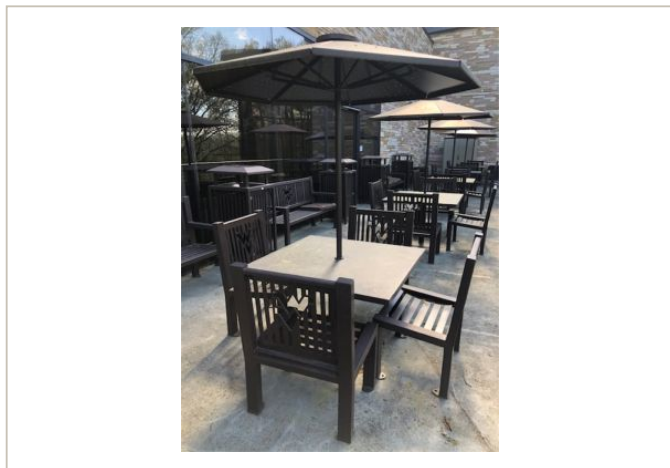

# Metal Umbrella

**BUILT TO ORDER**  
 Every model is a starting point. Modify size, finish, mounting, and branding to suit the site.

### STANDARD CONFIGURATION

Dimensions      Frame Dimension: 64 5/8" Dia. x 86" OAH

### MATERIALS & CONSTRUCTION

- Laser-cut and formed steel, fully welded.
- Fabricated under one roof in Roanoke, Virginia.
- Multi-stage marine-grade powder-coat finish.

### CUSTOMIZE

- Size**                      Lengths, depths, and back height built to the dimension you specify.
- Finish**                    Any powder-coat color - 35 standard options, plus custom match.
- Mounting**                Freestanding / portable.
- Branding**                Laser-cut logos, plaques, and donor recognition integrated into the piece.